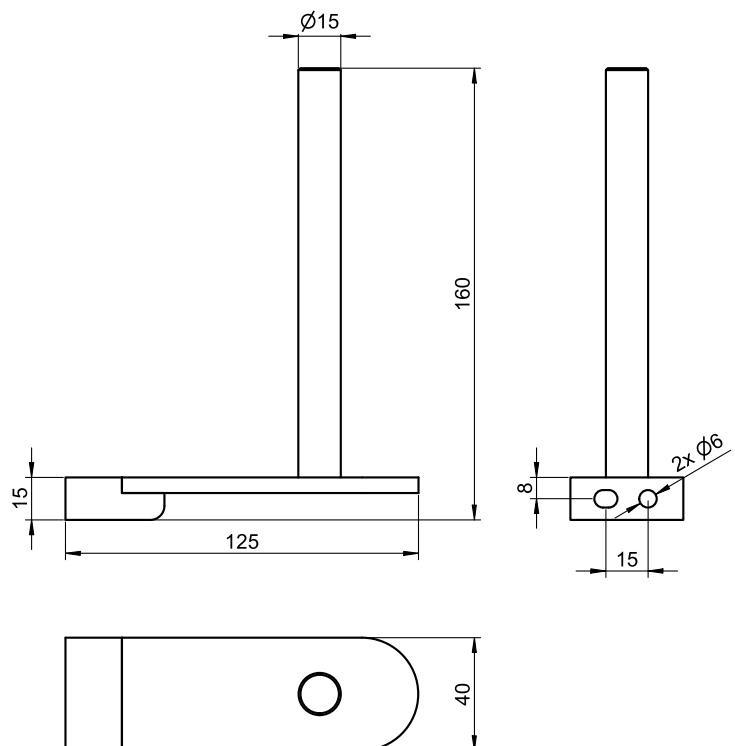

ART. AB-390

## Spare roll holder

### Spare roll holder for 2 rolls, bronze

Spare roll holder for 2 rolls for wall mounting. Stainless steel, surface powder-coated in bronze matt with fine structure | Architectural Bronze. For 2 rolls with minimum 15mm tube diameter. Including concealed mounting system with plugs and adapter screws made out of stainless steel.

Mounting video