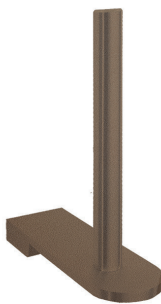

ART. AB-390

## Spare roll holder

### Spare roll holder for 2 rolls, bronze

Spare roll holder for 2 rolls for wall mounting. Stainless steel, surface powder-coated in bronze matt with fine structure | Architectural Bronze. For 2 rolls with minimum 15mm tube diameter. Including concealed mounting system with plugs and adapter screws made out of stainless steel.