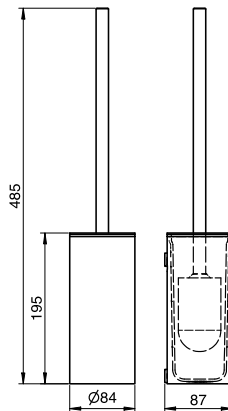

ART. PU-505 / DP-505 / SF-505 / ME-505 / KU-505 / BR-505 / AN-505 / LL-505 / AB-505

Toilet brush set  
*WC-Bürstengarnitur*

Mounting video  
*Montage Video*

Bohrbild | drilling pattern