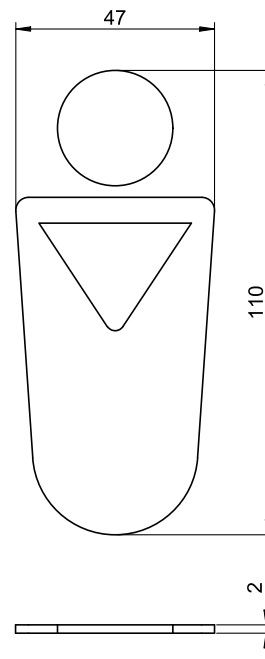

ART. AB-810

Pictogram

Pictogram "men's restroom", bronze

Pictogram "men's restroom". Stainless steel, surface powder-coated in bronze matt with fine structure | Architectural Bronze. Including mounting template and adhesive tape.

Mounting video