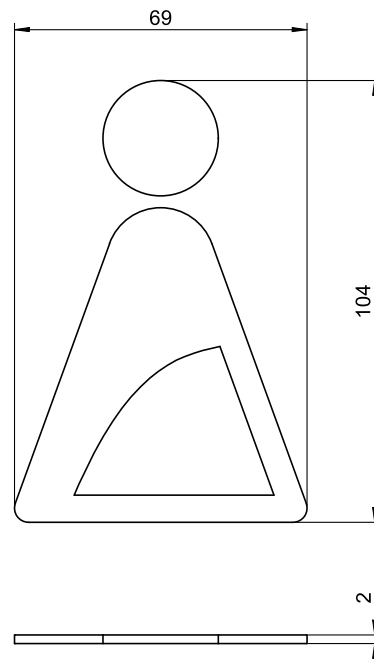

ART. AB-811

Pictogram

Pictogram "ladies restroom", bronze

Pictogram "ladies restroom". Stainless steel, surface powder-coated in bronze matt with fine structure | Architectural Bronze. Including mounting template and adhesive tape.

Mounting video